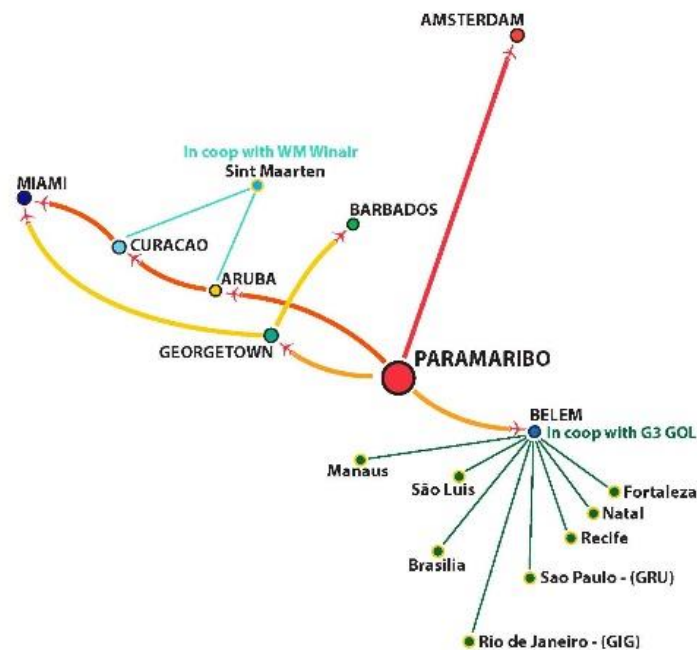

Paramaribo, May 16th, 2024

Communiqué 2024 – 05

Surinam Airways - Winair Interline partnership

Surinam Airways and Winair's strategic partnership creates an extensive network, offering seamless travel connections for enhanced convenience and flexibility.

An interline partnership has been entered with Windward Islands Airways International (Winair), a renowned carrier with more than 60 years of experience in the Caribbean. This partnership will also allow travelers same day connections to islands beyond Sint Maarten, such as Antigua, Dominica, Saba, St. Eustatius, St. Barth, Martinique, Tortola and more.

The collaboration between Surinam Airways and Winair comes as a response to the evolving needs of modern travelers who seek seamless and stress-free journeys. By joining forces, both airlines aim to provide customers with greater connectivity and convenience throughout their entire travel journey.

This collaboration provides passengers a streamlined booking process, purchasing tickets for multi-leg journeys involving both airlines, making a booking to travel for example to Sint Maarten via Aruba or Curaçao easier and more convenient. The passenger receives one (1) ticket, travels to Curaçao, transfers to Winair and continues his/her journey to Sint Maarten from Suriname.

This partnership allows Surinam Airways to expand its network and provide customers with more travel options to the Caribbean, Dutch Antilles, South America, and Europe.